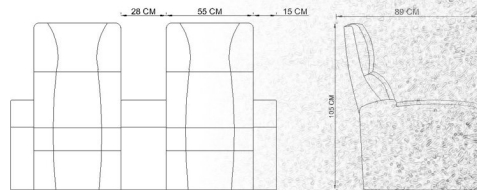

Home Cinema Seats

HAYMA

35

Home Cinema Seats

HAMER

Home Cinema Seats

HENRI

Custom Products
محصولات سفارشی