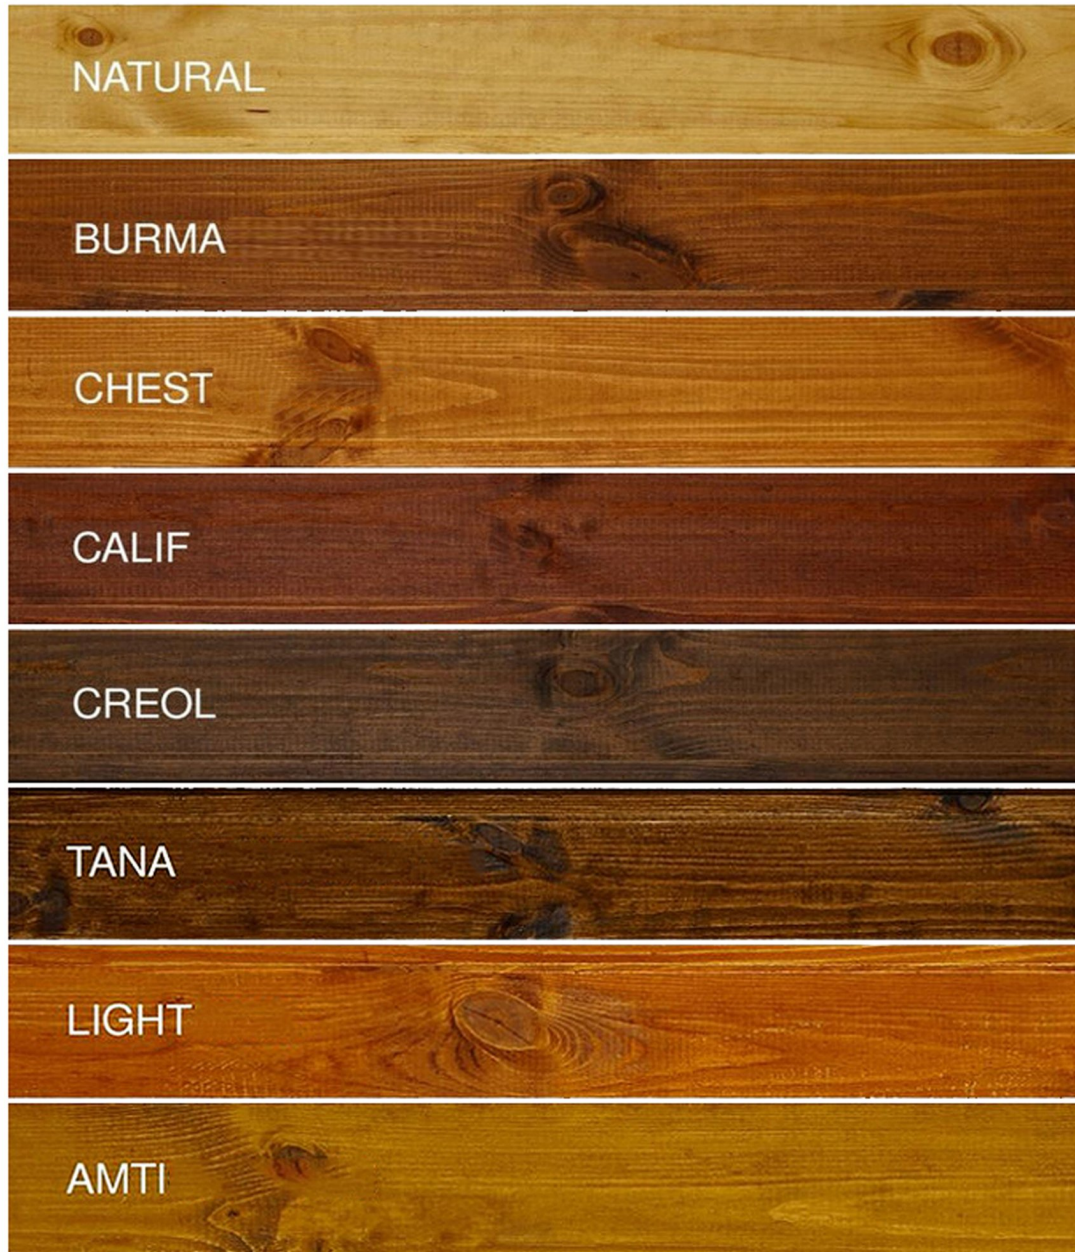

Custom products

KATO

Fabric Color Quality

719

720

721

701

702

726

727

707

708

709

710

711

712

713

714

715

716

717

718

Wood Color Quality

Wooden Acoustic Panel

Colors

The boards have a natural color (NATURE) that may present uneven nuances due to the natural raw materials, wood and cement, or they can be painted to ensure uniform color, without altering the acoustic performance.